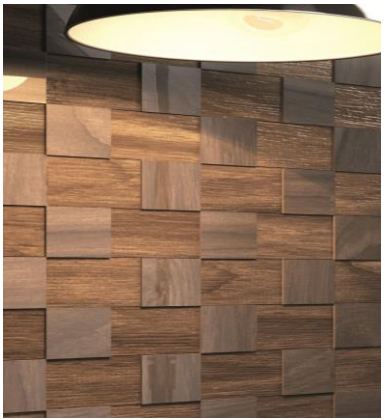

We are designers

Begin by sketching or conceptualizing the design you want to create on the MDF wood panel. Consider the overall size, shape, and any intricate details or patterns you want to include.